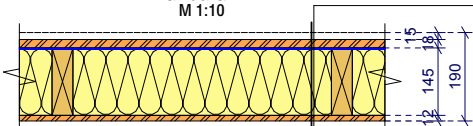

PCS	Designation	Dimensions	Length
2	Rim joist	45x145mm	4690
2	Rim joist	45x145mm	2225
2	Rim joist	45x145mm	3330
2	Rim joist	45x145mm	2265
2	Rim joist	45x145mm	3720
2	Rim joist	45x145mm	4350

Grīda G-1
M 1:10

- Floor covering, 15mm
- OSB/3 TG4, 675x2500, 18mm
- Vapour barrier
- Timber frame, 45x145mm (C24), c/c 600mm
- + Insulation 150mm
- OSB/3 12mm

SIA MyCabin
Skanstes iela 50
Rīga

My Milla Long V2

Drawing name:
1C Ceiling 1C