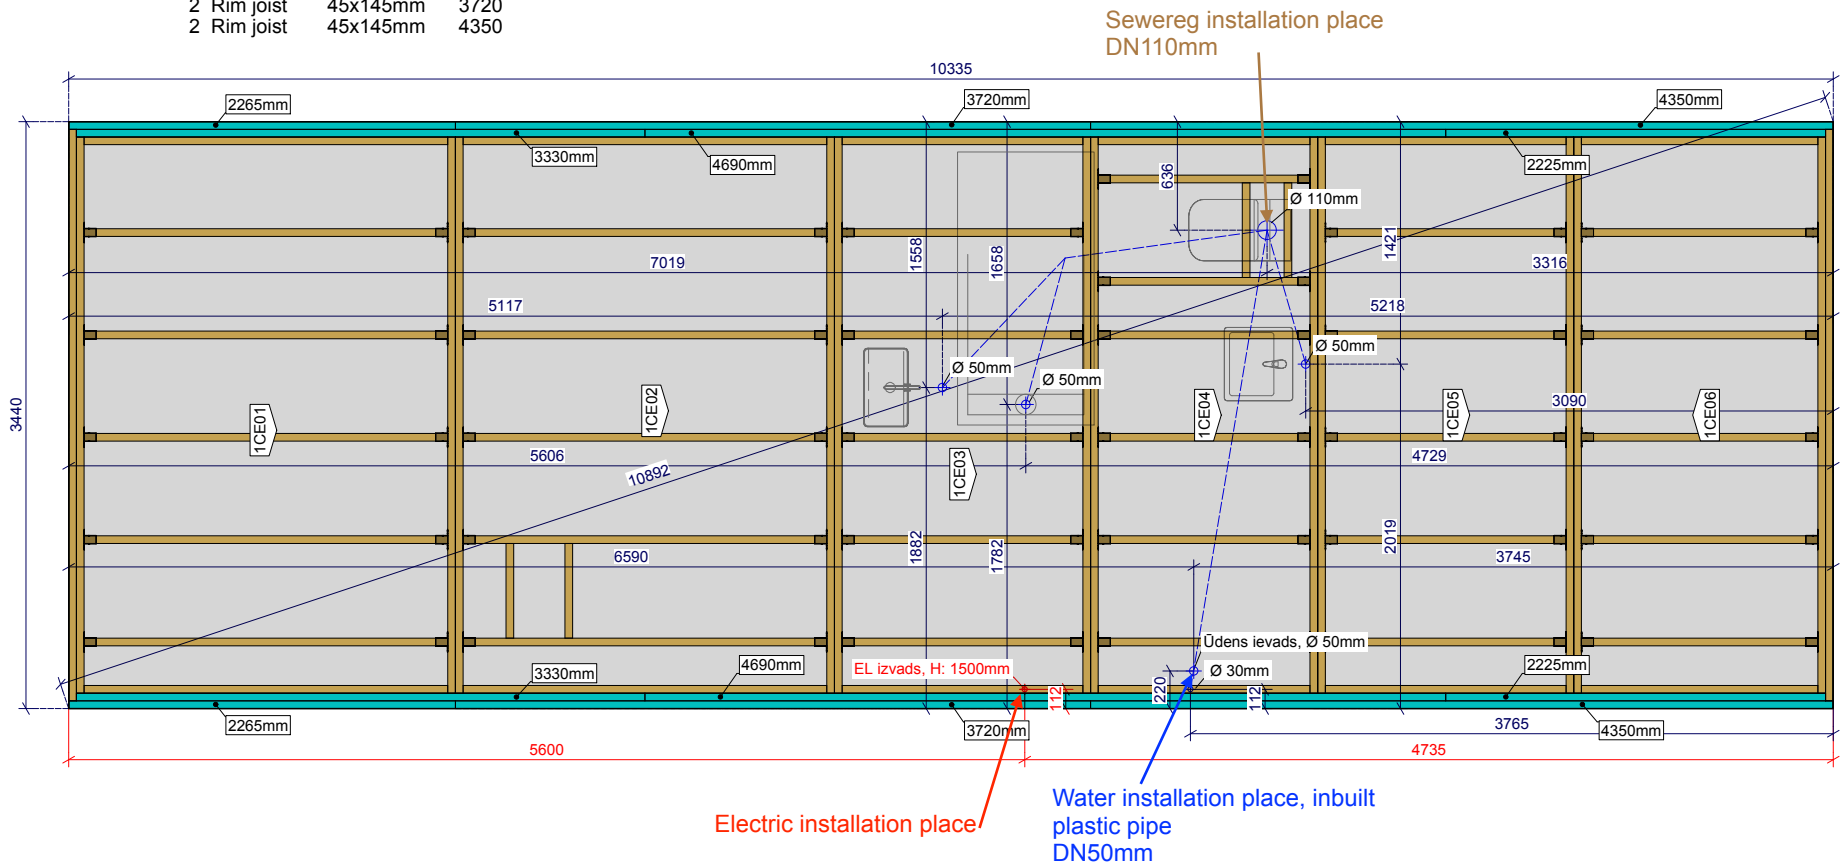

PCS	Designation	Dimensions	Length
2	Rim joist	45x145mm	4690
2	Rim joist	45x145mm	2225
2	Rim joist	45x145mm	3330
2	Rim joist	45x145mm	2265
2	Rim joist	45x145mm	3720
2	Rim joist	45x145mm	4350

Grīda G-1
M 1:10

- Floor covering, 15mm
- OSB/3 TG4, 675x2500, 18mm
- Vapour barrier
- Timber frame, 45x145mm (C24), c/c 600mm
- + Insulation 150mm
- OSB/3 12mm

SIA MyCabin
Skanstes iela 50
Rīga

My Milla Long V2

Drawing name:
1C Ceiling 1C

Drawing date: 9/19/2023

Drawn by:

Scale:
1 : 30.00
A3