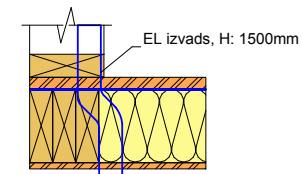

PCS	Designation	Dimensions	Length
2	Rim joist	45x145mm	4690
2	Rim joist	45x145mm	2225
2	Rim joist	45x145mm	3330
2	Rim joist	45x145mm	2265
2	Rim joist	45x145mm	3720
2	Rim joist	45x145mm	4350

Grīda G-1
M 1:10

- Floor covering, 15mm
- OSB/3 TG4, 675x2500, 18mm
- Vapour barrier
- Timber frame, 45x145mm (C24), c/c 600mm
- + Insulation 150mm
- OSB/3 12mm

SIA MyCabin
Skanstes iela 50
Rīga

My Milla Long V2

Drawing name:
1C Ceiling 1C