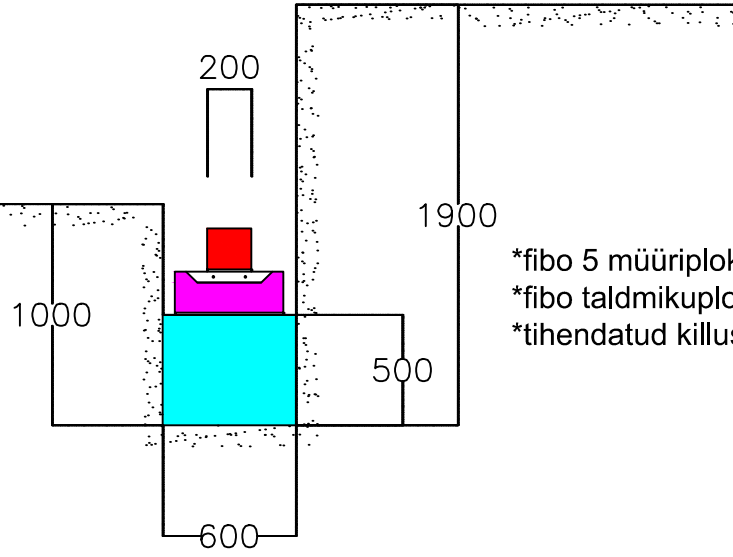

PRODUCED BY AN AUTODESK EDUCATIONAL PRODUCT

PRODUCED BY AN AUTODESK EDUCATIONAL PRODUCT

PRODUCED BY AN AUTODESK EDUCATIONAL PRODUCT

*fibo 5 müüriplokk 490x200x185.mm (või analoog "KOLLE", "BBR" jne).

*fibo taldmikuplokk 350x490x185.mm, ploki sees betoon, koos 2x8.mm diam sarrusvarrastega.